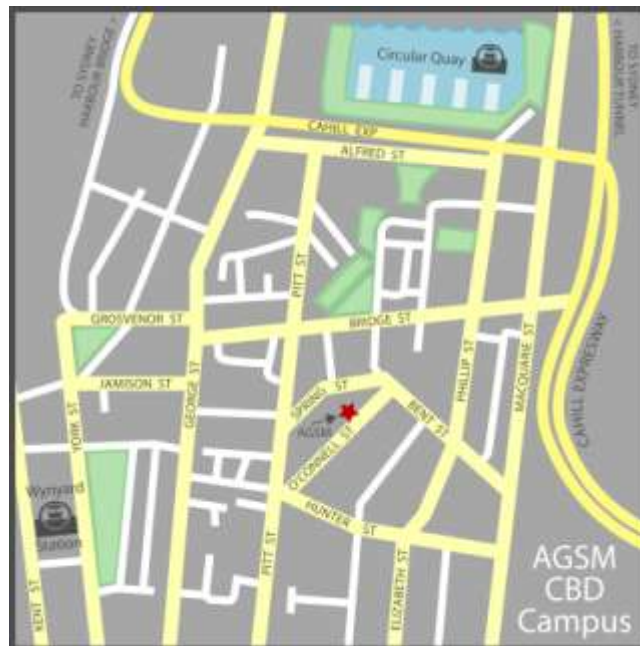

AGSM CBD Campus

Please note: AGSM Catering and Program Materials are provided

The **AGSM CBD Campus** is located on Level 6, 1 O'Connell Street, Sydney and is only:

- 30 minutes taxi ride from Sydney/Kingsford-Smith Airport,
- 4 minutes walk from Martin Place or Wynyard train stations, or
- 3 minutes walk from Circular Quay

Valet car parking is available at the Sofitel Wentworth Hotel (via Bligh Street) at a special rate of \$34 per day with a discount parking voucher. A discount parking voucher can be obtained from the Reception Team at the CBD Campus. This voucher is then presented together with your claim check to the cashier at the Wentworth parking station.